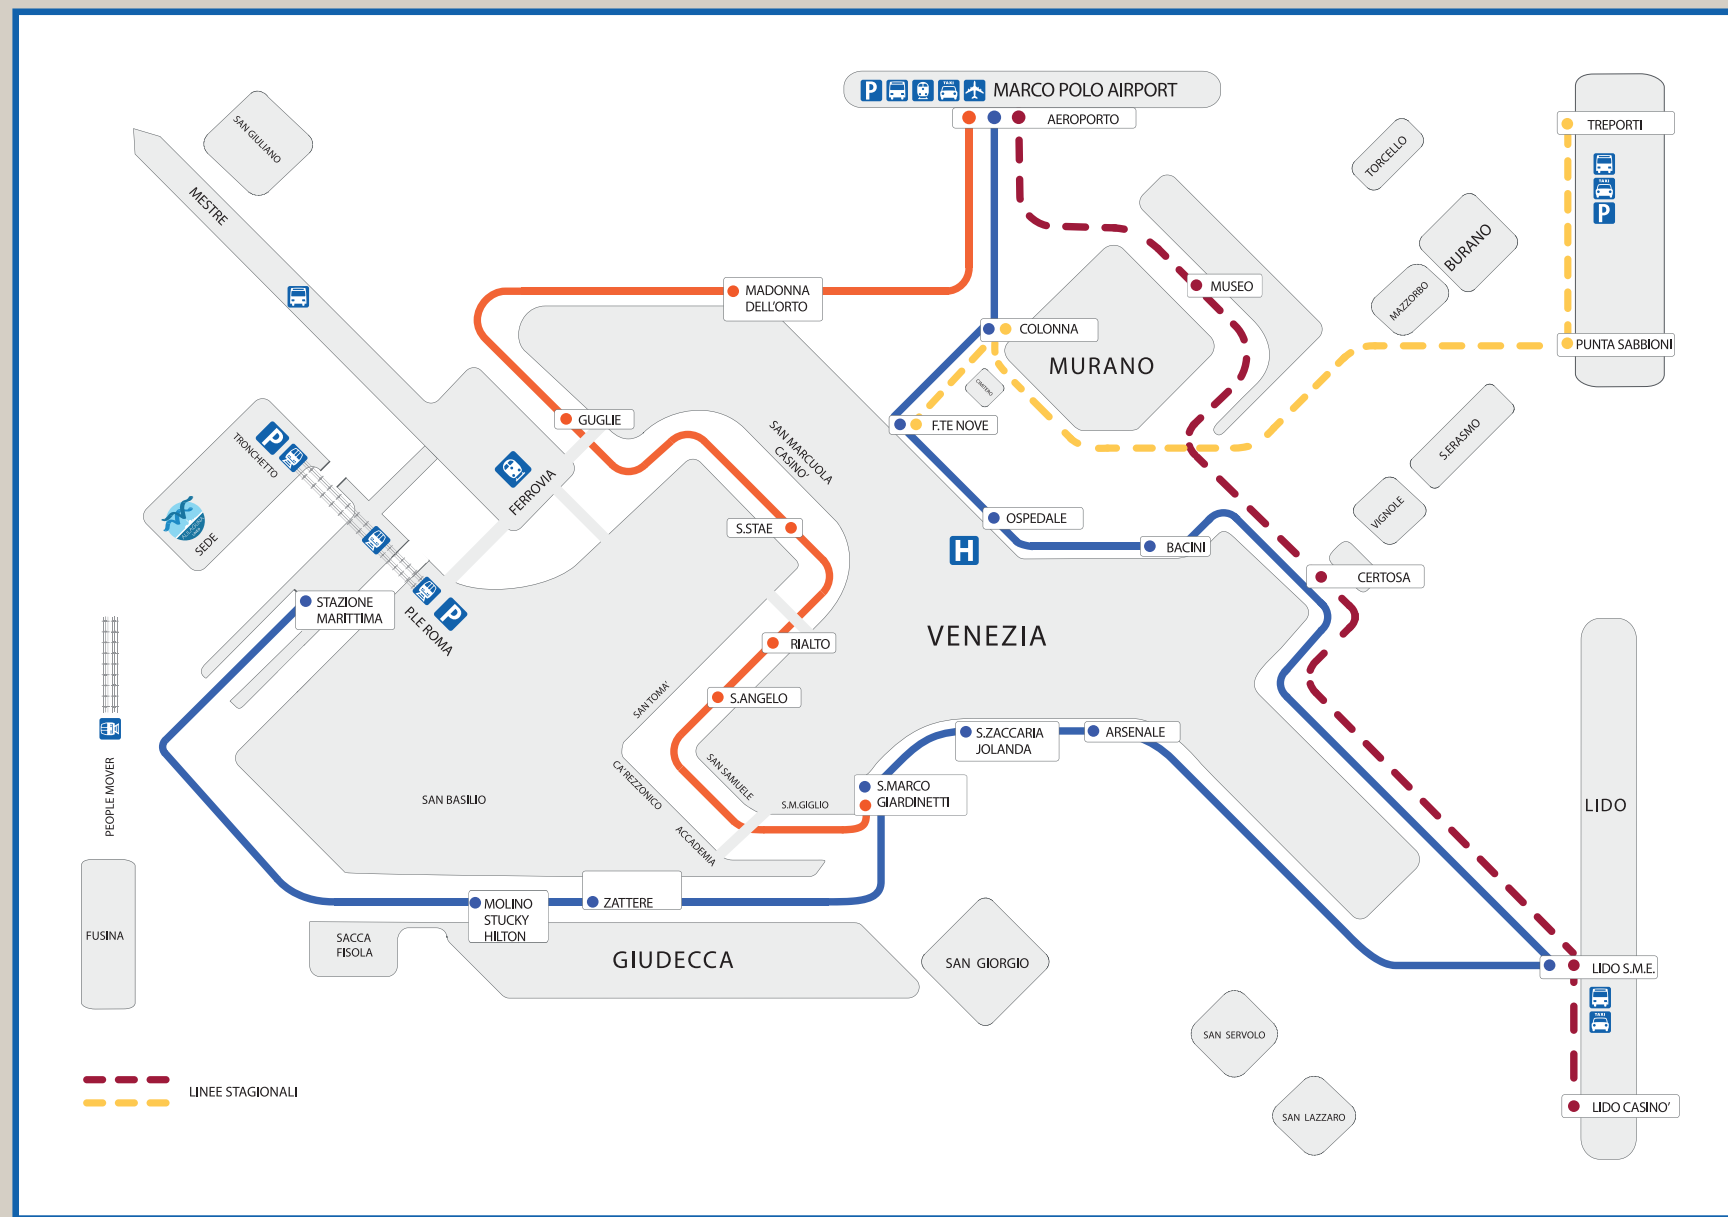

Linea Blu	Aeroporto	Murano Colonna	F.te Nove	Ospedale	Bacini	Lido S.M.E.	Arsenale	San Zaccaria	San Marco	Zattere	Giudecca Hilton	Stazione Marittima	
	06:10 07:10 08:10 08:45 09:15 09:45 10:15 10:45 11:15 11:45 12:15 12:45 13:15 13:45 14:15 14:45 15:15 15:45 16:15 16:45 17:15 17:45 18:15 18:45 19:15 19:45 20:15 21:15 22:15 23:15 00:15	06:40 07:40 08:40 09:15 09:45 10:15 10:45 11:15 11:45 12:15 12:45 13:15 13:45 14:15 14:45 15:15 15:45 16:15 16:45 17:15 17:45 18:15 18:45 19:15 19:45 20:15 20:45 21:45 22:45 23:45 00:45	06:48 07:48 08:48 09:25 09:55 10:25 10:55 11:25 11:55 12:25 12:55 13:25 13:55 14:25 14:55 15:25 15:55 16:25 16:55 17:25 17:55 18:25 18:55 19:25 19:55 20:25 20:55 21:55 22:55 23:55 00:55										

Linea Blu	Stazione Marittima	Giudecca Hilton	Zattere	San Marco	San Zaccaria	Arsenale	Lido S.M.E.	Bacini	Ospedale	F.te Nove	Murano Colonna	Aeroporto
	07:50 08:20 08:50 09:20 09:50 10:20 10:50 11:20 11:50 12:20 12:50 13:20 13:50 14:20 14:50 15:20 15:50 16:20 16:50 17:20	04:35 05:35 06:35 07:05 07:35 08:01 08:31 09:01 09:31 10:01 10:31 11:01 11:31 12:01 12:31 13:01 13:31 14:01 14:31 15:01 15:31 16:01 16:31 17:01 17:31 18:01 18:31 19:31 20:01	04:40 05:40 06:40 07:10 07:40 08:05 08:35 09:05 09:35 10:05 10:35 11:05 11:35 12:05 12:35 13:05 13:35 14:04 14:35 15:05 15:35 16:05 16:35 17:05 17:35 18:05 18:35 19:35 20:05	03:40 04:50 05:50 06:50 07:20 07:50 08:20 08:50 09:20 09:50 10:20 10:50 11:20 12:00 12:30 13:00 13:30 14:00 14:30 15:00 15:30 16:00 16:30 17:00 17:30 18:00 18:30 19:30 20:00 20:30 21:00 21:30 22:00 22:30 23:00	03:44 04:54 05:54 06:54 07:24 07:55 08:25 08:55 09:25 09:55 10:25 10:55 11:25 11:55 12:25 12:55 13:25 13:55 14:25 14:55 15:25 15:55 16:25 16:55 17:25 17:55 18:25 18:55 19:25 20:29 21:39 22:39	03:48 04:58 05:58 06:58 07:28 07:59 08:29 08:59 09:29 09:59 10:29 10:59 11:29 11:59 12:29 12:59 13:29 13:59 14:29 14:59 15:29 15:59 16:29 16:59 17:29 17:59 18:29 18:59 19:29 20:33 21:43 22:43	03:56 05:05 06:06 07:06 07:40 08:10 08:40 09:10 09:40 10:10 10:40 11:10 11:40 12:10 12:40 13:10 13:40 14:10 14:40 15:10 15:40 16:10 16:40 17:10 17:40 18:10 18:40 19:10 20:10 20:41 21:51 22:51					

Linea Arancio	Aeroporto	F.te Nove	M.dell'Orto	Guglie	San Stae	Rialto	S. Angelo	San Marco
	08:00 09:00 09:30 10:00 10:30 11:00 11:30 12:00 12:30 13:00 13:30 14:00 14:30 15:00 15:30 16:00 16:30 17:00 17:30 18:00 18:30 19:30 20:40 21:40 22:40 23:40